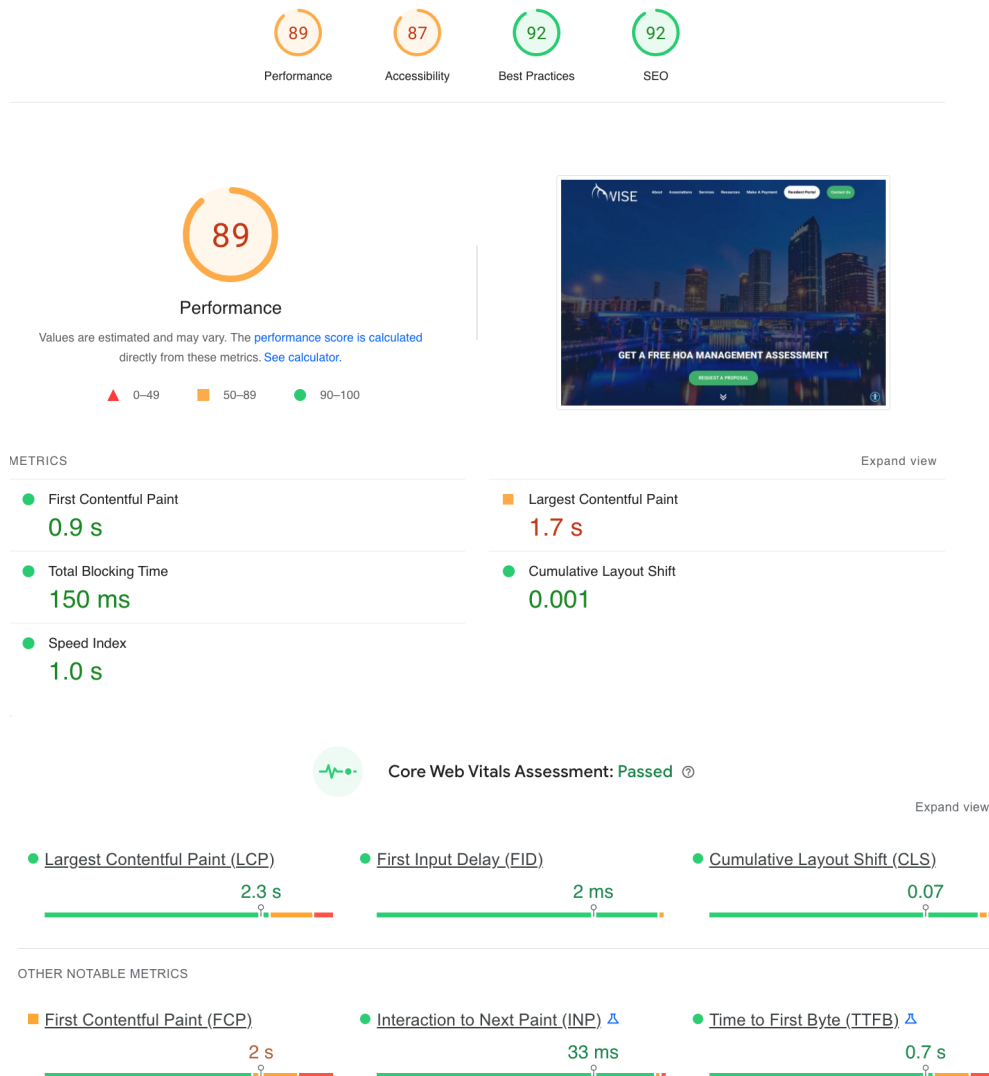

- **SEO (93)**
  - Image elements do not have [alt] attributes
- **Opportunities**
  - Serve images in next-gen formats
  - Eliminate render-blocking resources
  - Reduce unused CSS

Desktop

- **Accessibility (87)**
  - Image elements do not have [alt] attributes