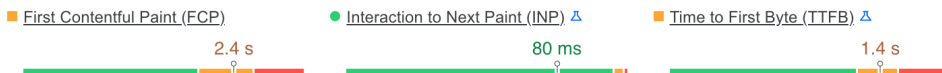

### METRICS

[Expand view](#)

Core Web Vitals Assessment: **Failed** ⓘ

[Expand view](#)

### OTHER NOTABLE METRICS

- **Accessibility (86)**
  - Image elements do not have [alt] attributes
  - Background and foreground colors do not have a sufficient contrast ratio.
  - <html> element does not have a [lang] attribute
  - Heading elements are not in a sequentially-descending order
- **Best Practices (92)**
  - Browser errors were logged to the console
  - Detected JavaScript libraries
  - Ensure CSP is effective against XSS attacks